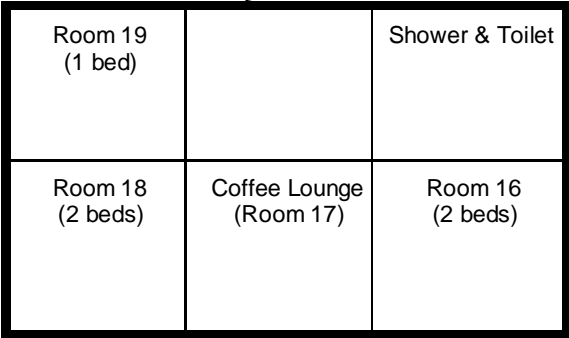

Brenscombe Outdoor Centre Accommodation Plan

Summer Rooms

Chicken Shed

Barn Upper Floor—Visiting Staff

Barn Lower Floor

Plans are not to scale